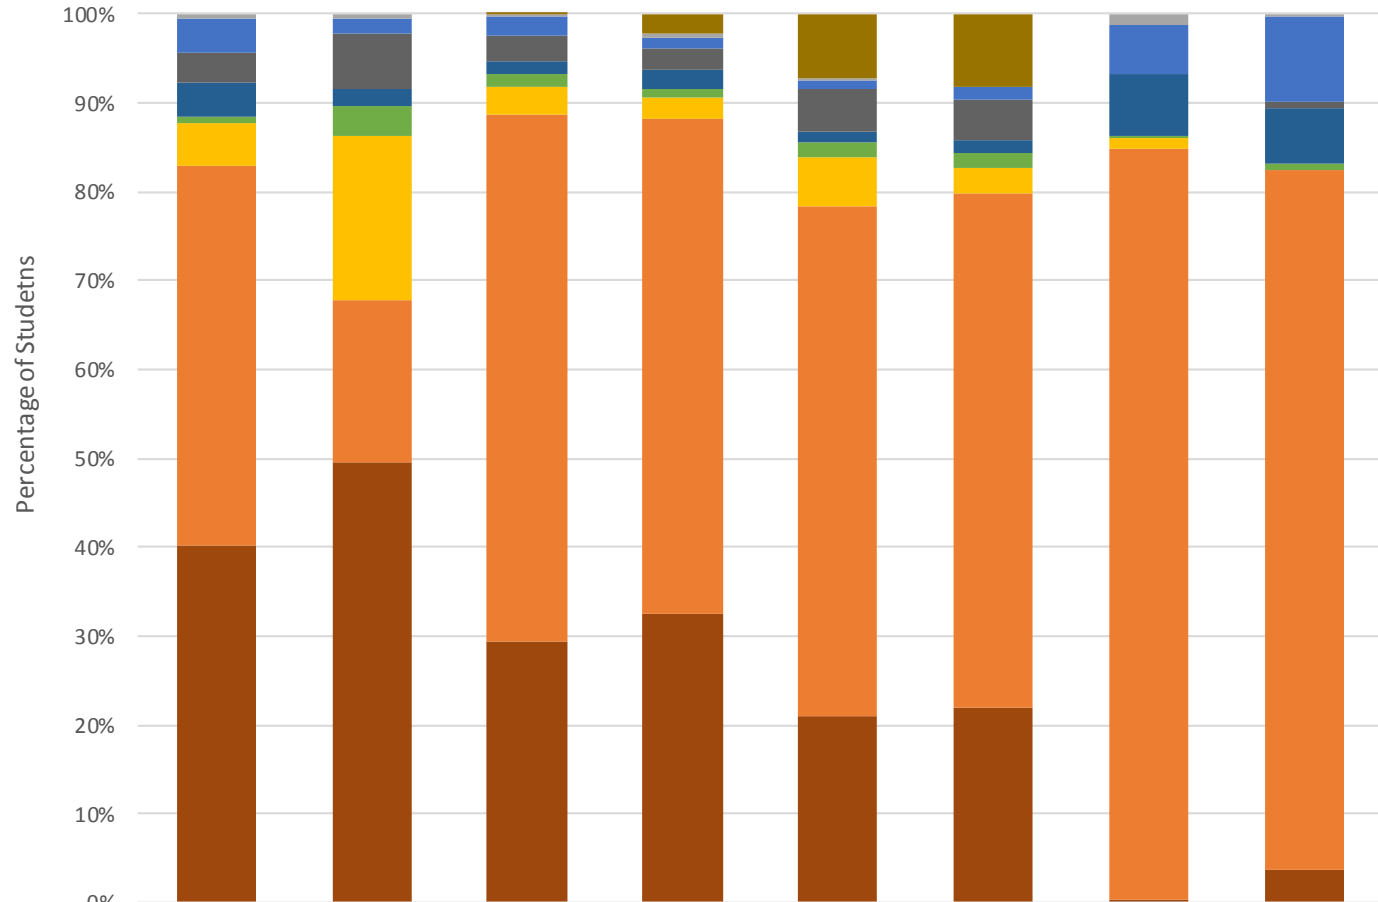

Sequoia Union High School District Enrollment by High School and by Ethnicity, 2015-16

	Menlo-Atherton High	Carlmont High	Sequoia High	Woodside High	Summit Preparatory Charter High	Everest Public High	East Palo Alto Academy	Redwood High
Not Reported	0	0	1	40	30	31	0	0
American Indian or Alaska Native, Not Hispanic	11	12	5	6	1	0	4	1
Pacific Islander, Not Hispanic	89	34	47	24	4	5	17	26
Two or More Races, Not Hispanic	74	133	62	42	19	17	0	2
African American, Not Hispanic	90	44	28	36	5	6	21	17
Filipino, Not Hispanic	17	71	32	20	7	6	1	2
Asian, Not Hispanic	107	398	66	44	23	11	4	0
Hispanic or Latino of Any Race	971	390	1,273	990	236	217	261	215
White, not Hispanic	916	1,065	629	579	87	83	1	10